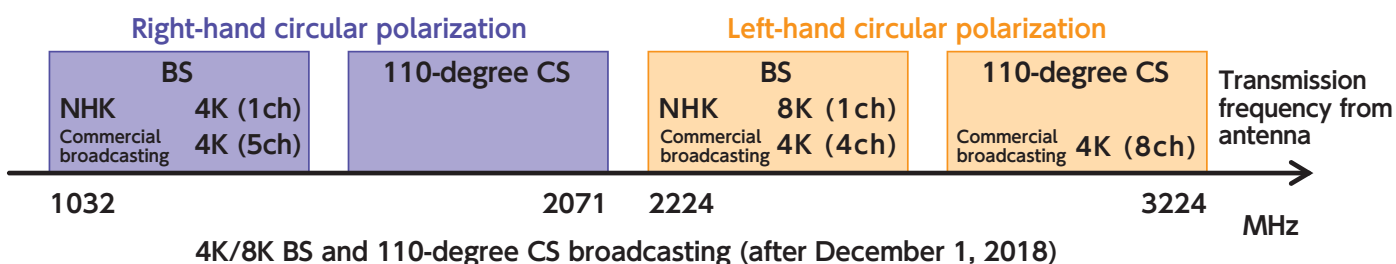

4K/8K Super Hi-Vision satellite broadcast reception system

4K/8K BS and 110-degree CS broadcasting (after December 1, 2018)