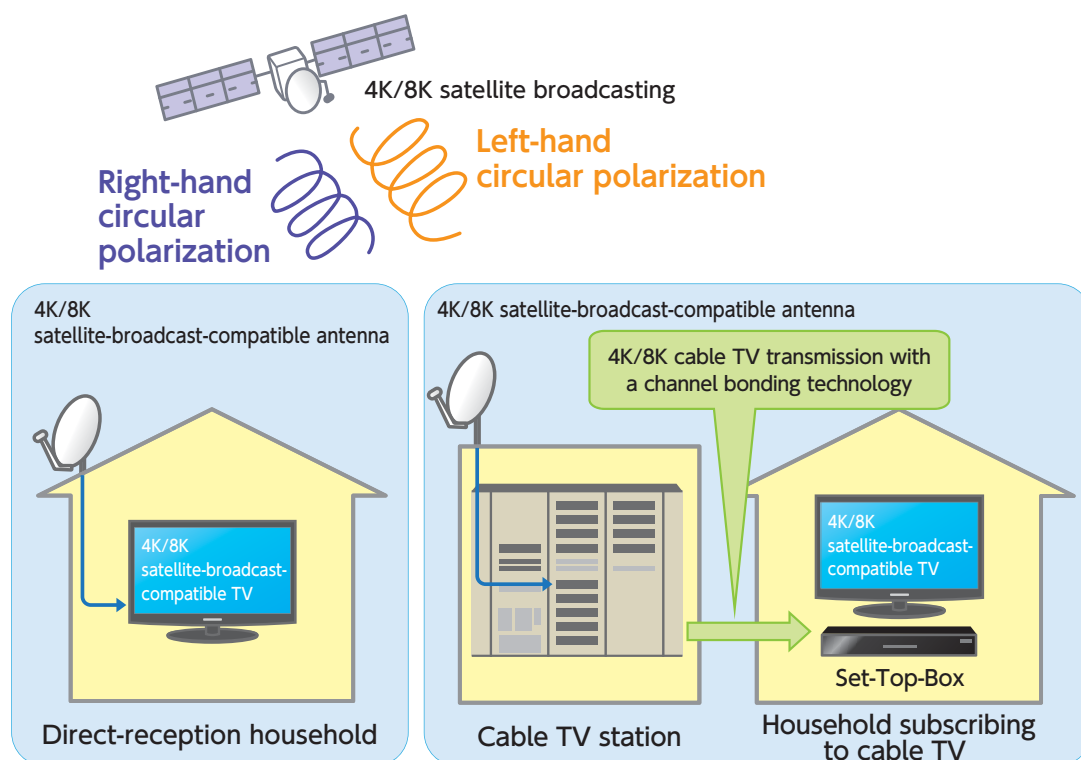

# Reception System of Super Hi-Vision Satellite Broadcasting

Toward the start of practical broadcasting in 2018 and subsequent widespread use

We are introducing a reception system that will be needed to view Super Hi-Vision (4K/8K) satellite broadcasting at home and a retransmission technology to view satellite broadcasts through cable TV.

4K/8K Super Hi-Vision satellite broadcast reception system

4K/8K BS and 110-degree CS broadcasting (after December 1, 2018)

## ● Toward the spread of the reception system

Besides introducing a schedule for the widespread penetration of the 2018 practical broadcast technology by 2020, we will also introduce a reception system that enables direct broadcast reception in apartments and houses.

## ● Cable TV retransmission technology

We will introduce a 4K/8K Super Hi-Vision transmission scheme with a channel bonding technology. It enables 4K/8K transmission over existing cable TV networks.